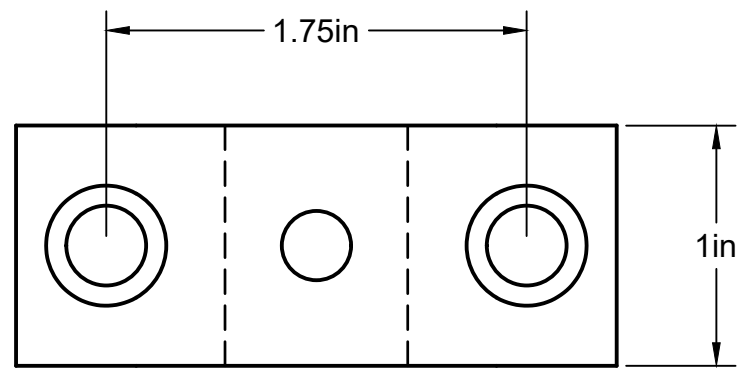

Ships with 2pcs 5/16-18 X 1-3/4" Allen Socket Cap Screws with washers and nuts

SA-074-3/4 Dimensions

www.lumberlinelaser.com